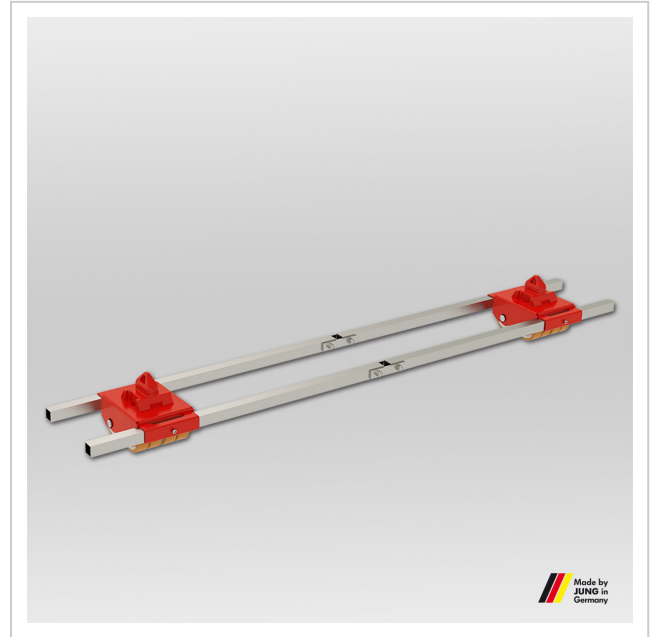

Container trolley JFB 20 G Twistlock

For transporting containers - the tandem trolleys JFL 20 G TL with twistlock for loads up to 20 t.

Product number 10 203 140-TL

Weight 114kg

Product description

Advantages of the tandem trolleys JFL 20 G TL with Twistlock

- Safe transport of containers.
- Low height for moving containers low to the ground.
- Lock-to-hold mechanism between the trolley and the containers (Twistlock) .
- Compatible with all ISO-containers.
- "Twistlock" version for outdoor transport for use on pavement includes turntables fitted with "Twistlock" to secure containers to transport trolleys. Including 2-parts connecting bars fixed length 2.26 m / 89 inch and pulling handle with towing eye.

Product properties

Dimensions straight-line (mm)	460 x 3 000
Castor dimensions (Ø x l mm)	140 x 59
Number of castors (Pieces)	2 x 8
Height (mm)	215
Load capacity (t)	20
Total height (mm)	300
ISO-length (mm)	2 260